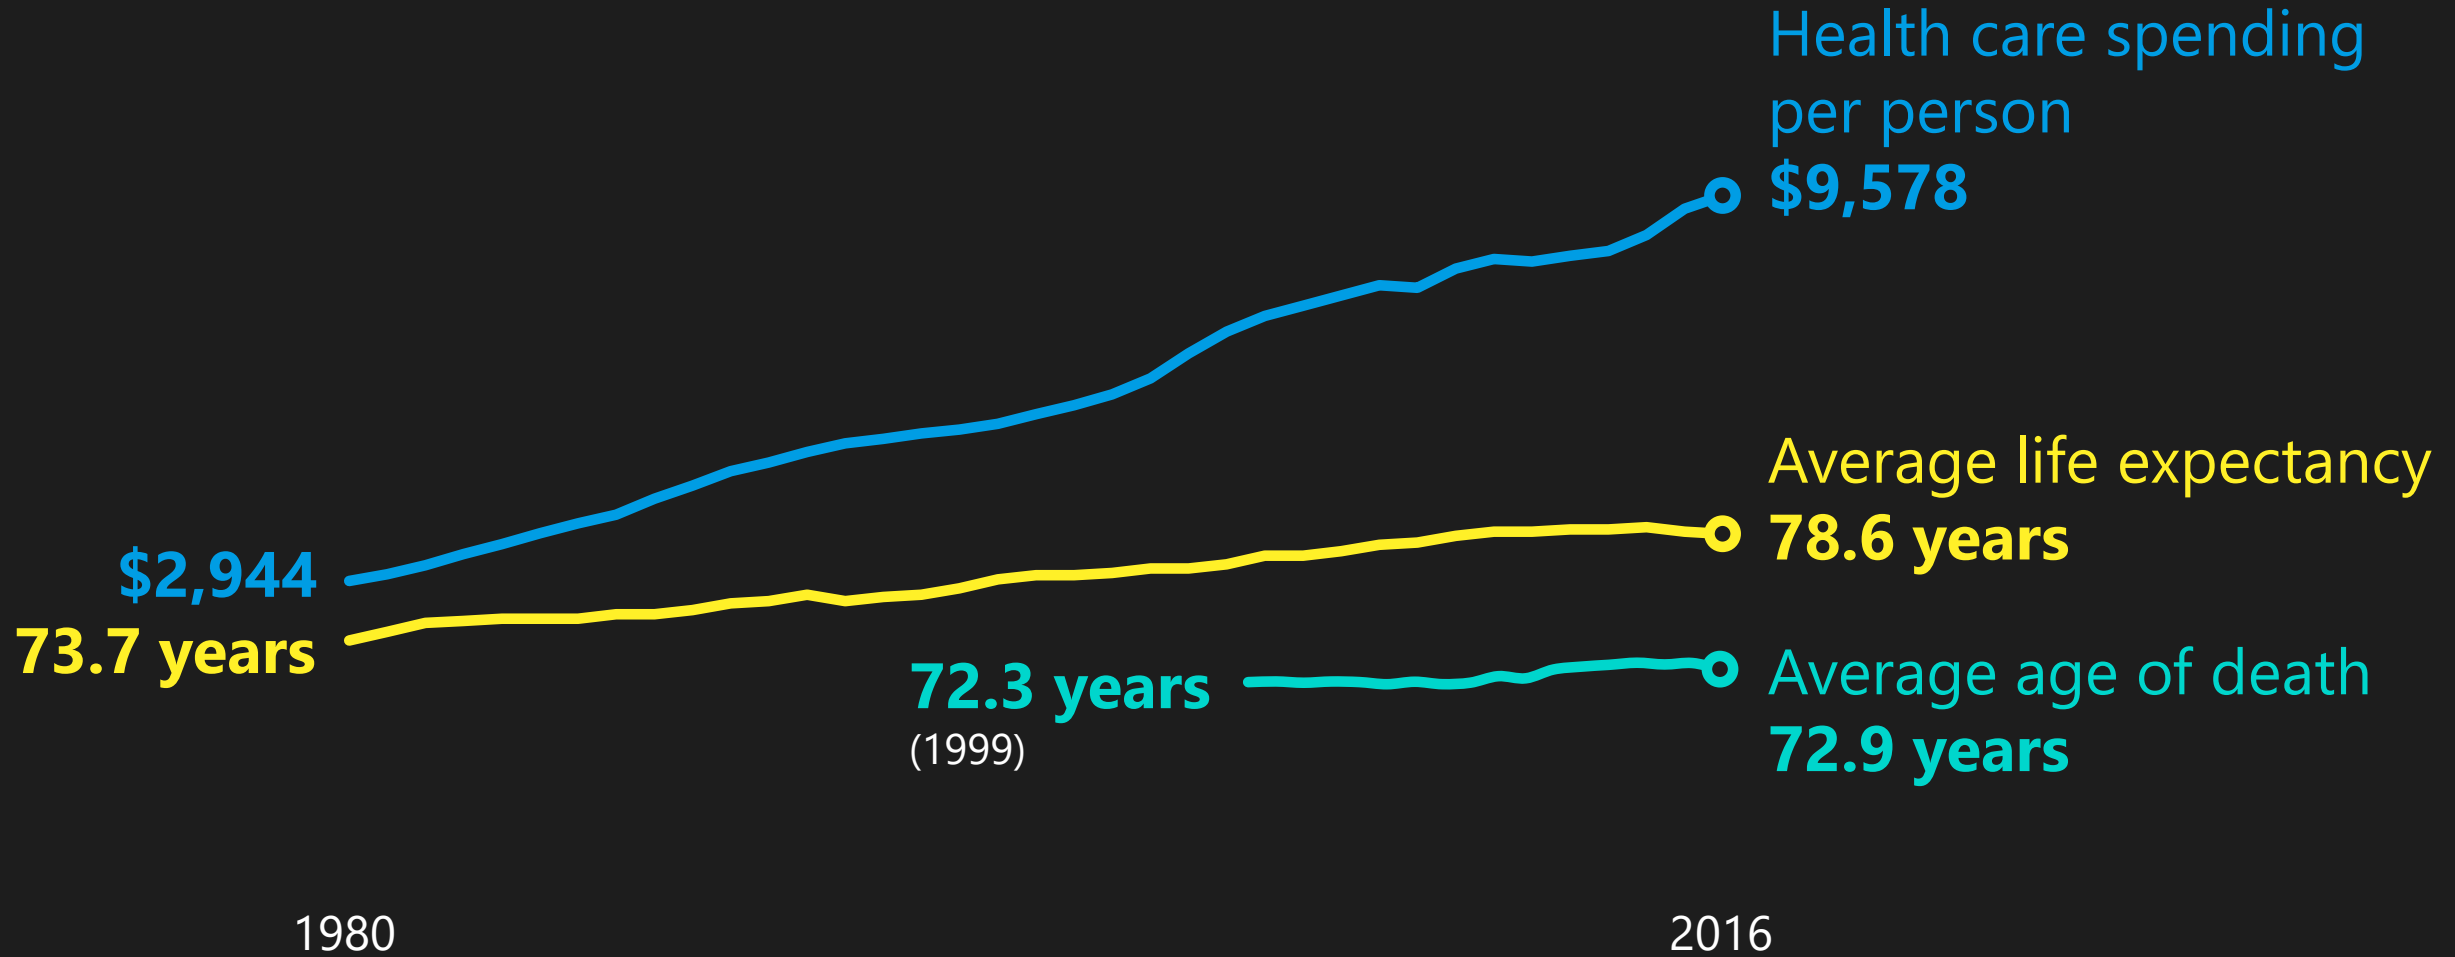

Government: by the numbers

Steve Ballmer

Border security

What do our healthcare dollars buy us?

Who can control healthcare costs?

% OF TOTAL HEALTH INSURANCE SPENDING

USA FACTS

Wages by occupation

in 2017 dollars

■ 2001 (62% employment rate)*
■ 2017 (59% employment rate)*

*Total jobs divided by population ages 16 and over. Source: Bureau of Labor Statistics

USA FACTS

Compare income and family structure over time **by family type**

USAFacts Voter Center

The screenshot shows the USAFacts Voter Center website. The background is a dark blue gradient with a faint image of the Statue of Liberty on the right side. At the top left, the text 'USAFacts' is in a large, bold, white font, with 'Voter Center' in a smaller font to its right. Below 'USAFacts' is the word 'BETA' in a very small font. In the top right corner, there is a white button that says 'GO TO USAFACTS.ORG' and a small white icon of a person. The main heading is 'Who will represent you in Congress?' in a large, bold, white font. Below this heading is a sub-heading: 'Use data to see where your candidates stand on the issues you care about.' Underneath the sub-heading is the text 'FIND YOUR CANDIDATES' in a smaller, white font. Below that is a white search bar with a red location pin icon on the left, the text 'Redmond, WA' in the center, and a red arrow icon on the right. Below the search bar is the text 'THE ISSUES' in a smaller, white font. To the right of 'THE ISSUES' is a yellow button that says 'TAKE ACTION! →'. Below 'THE ISSUES' is a grid of 15 colored squares, each containing a white icon and a white text label for a different issue category. The issues are: Healthcare, Economy, Taxes & Budget, Immigration, Education, Wages & Job Benefits, Guns, Civil Rights, Criminal Justice & Public Safety, Environment & Energy, Defense & Veterans, Foreign Policy, Social Services, Infrastructure & Transportation, Housing, Drug Policy, and Abortion & Contraception.