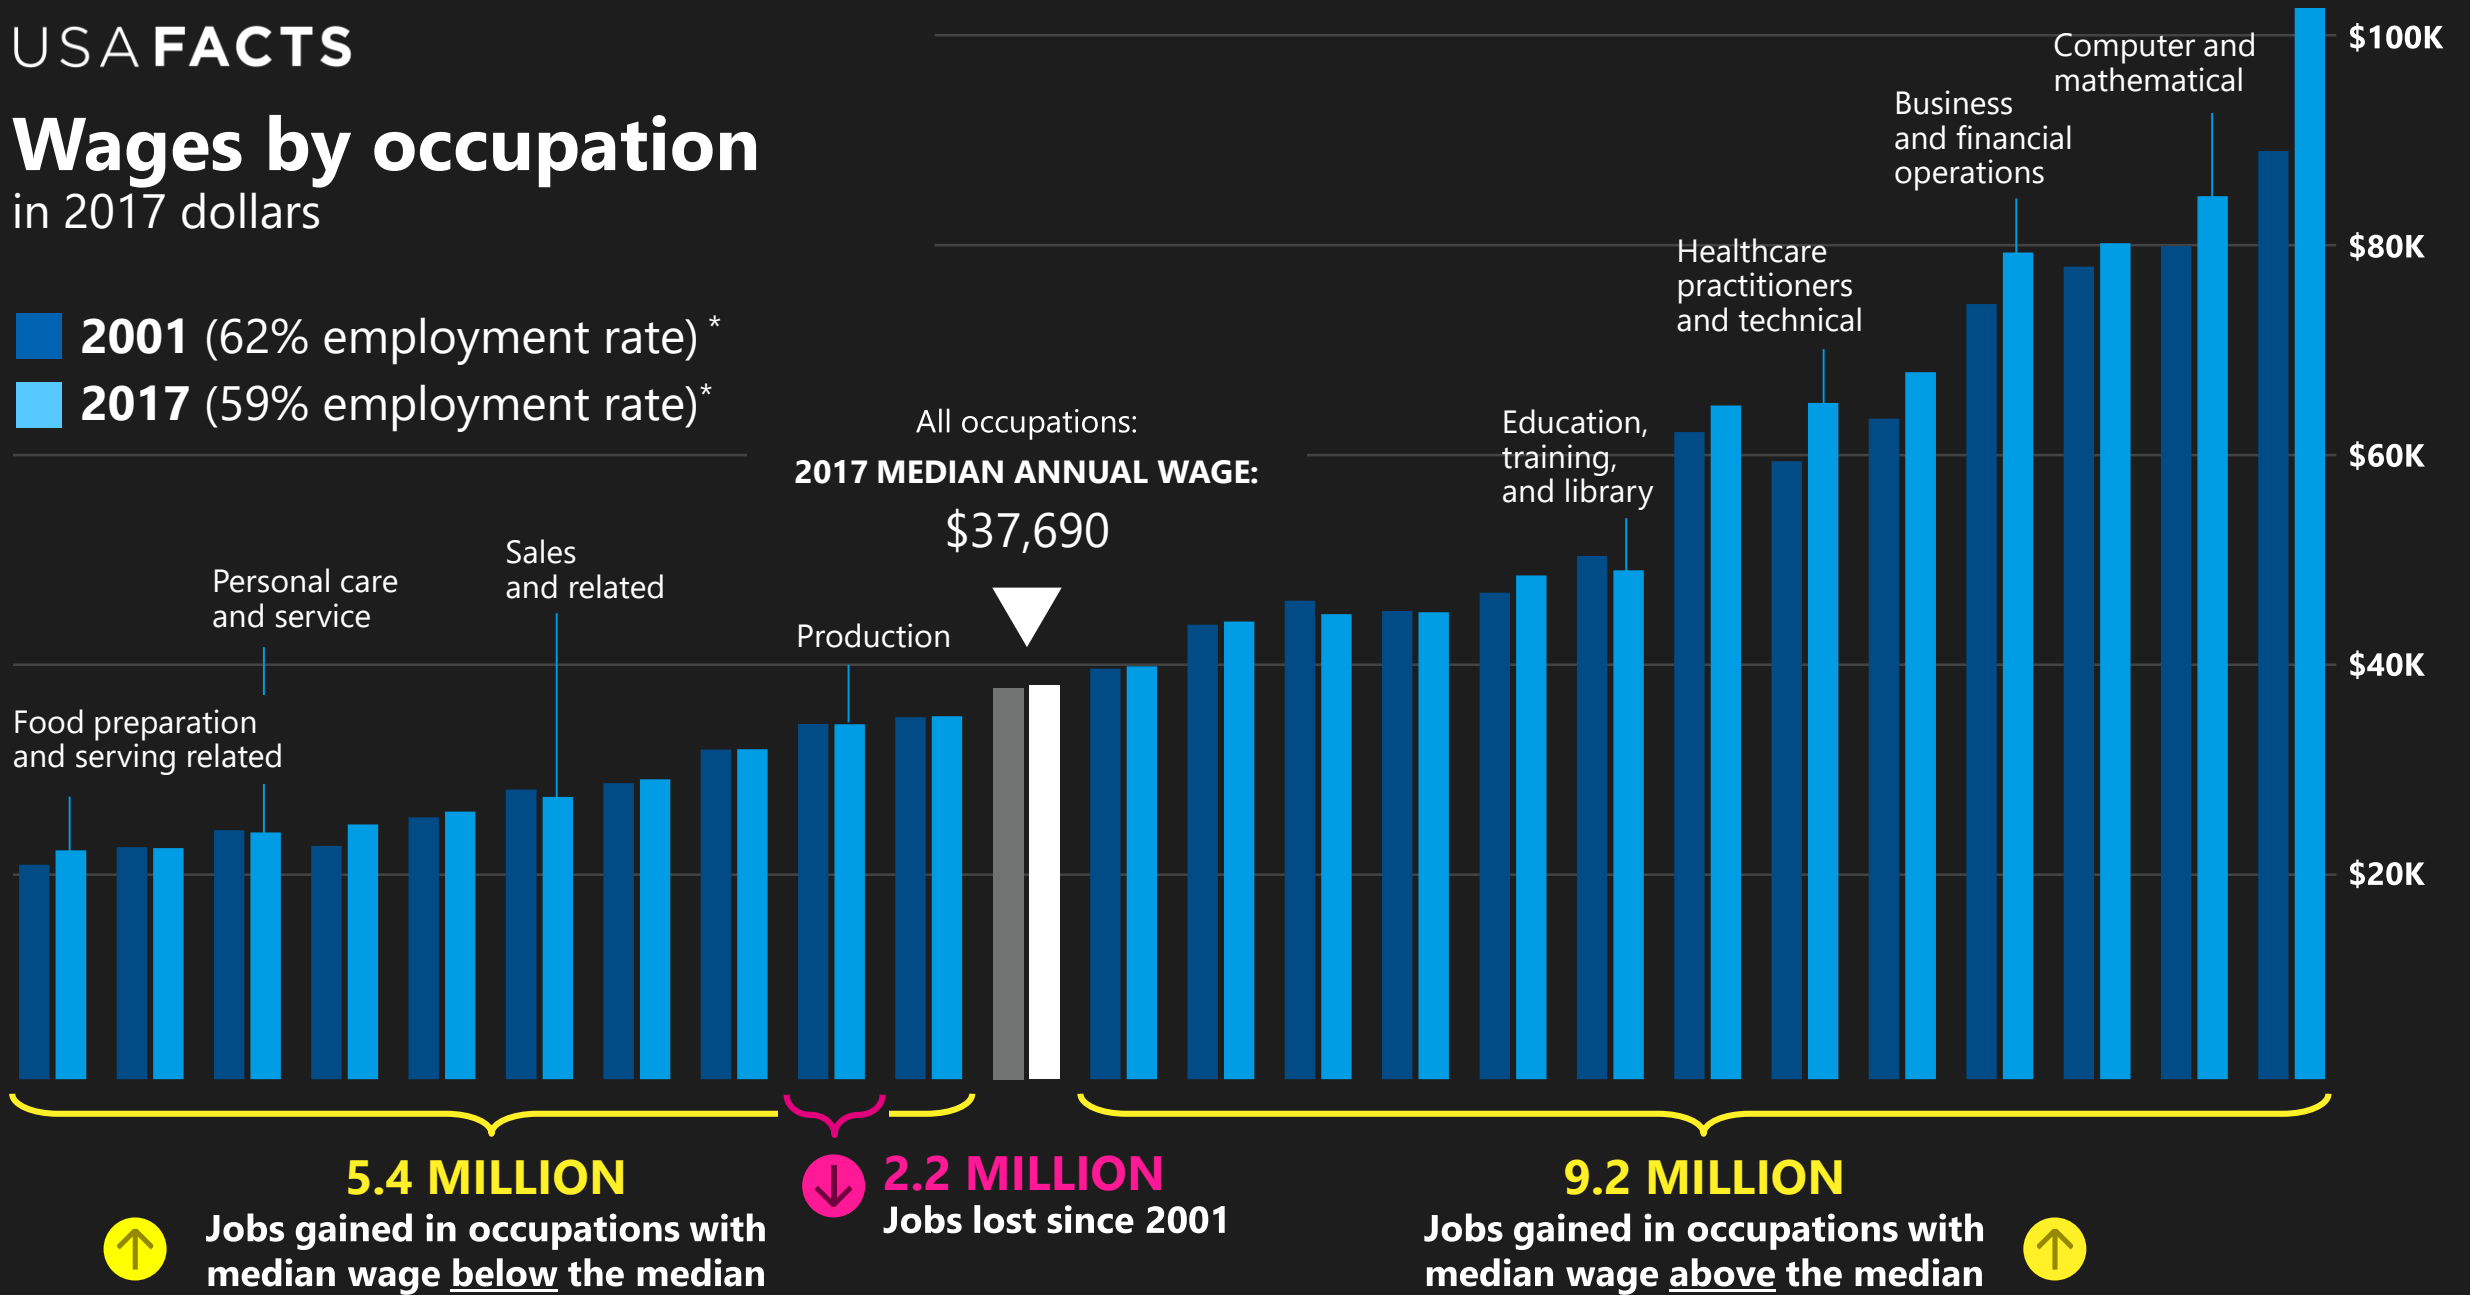

Government: by the numbers

Steve Ballmer

Border security

What do our healthcare dollars buy us?

Who can control healthcare costs?

% OF TOTAL HEALTH INSURANCE SPENDING

USA FACTS

Wages by occupation

in 2017 dollars

■ 2001 (62% employment rate)*
■ 2017 (59% employment rate)*

*Total jobs divided by population ages 16 and over. Source: Bureau of Labor Statistics

USA FACTS

Compare income and family structure over time **by family type**

USAFacts Voter Center

The screenshot shows the USAFacts Voter Center website. The background is a dark blue gradient with a faint image of the Statue of Liberty on the right side. At the top left, the text 'USAFacts' is in a large, bold, white font, with 'Voter Center' in a smaller font to its right. Below 'USAFacts' is the word 'BETA' in a very small font. In the top right corner, there is a white button that says 'GO TO USAFACTS.ORG' and a small white icon of a person. The main heading is 'Who will represent you in Congress?' in a large, bold, white font. Below this heading is a sub-heading: 'Use data to see where your candidates stand on the issues you care about.' Underneath the sub-heading is the text 'FIND YOUR CANDIDATES' in a smaller, white font. Below that is a white search bar with a red location pin icon on the left, the text 'Redmond, WA' in the center, and a red arrow icon on the right. Below the search bar is the text 'THE ISSUES' in a smaller, white font. To the right of 'THE ISSUES' is a yellow button that says 'TAKE ACTION! →'. Below 'THE ISSUES' is a grid of 15 colored squares, each containing a white icon and a white text label for a different issue category. The issues are: Healthcare, Economy, Taxes & Budget, Immigration, Education, Wages & Job Benefits, Guns, Civil Rights, Criminal Justice & Public Safety, Environment & Energy, Defense & Veterans, Foreign Policy, Social Services, Infrastructure & Transportation, Housing, Drug Policy, and Abortion & Contraception.