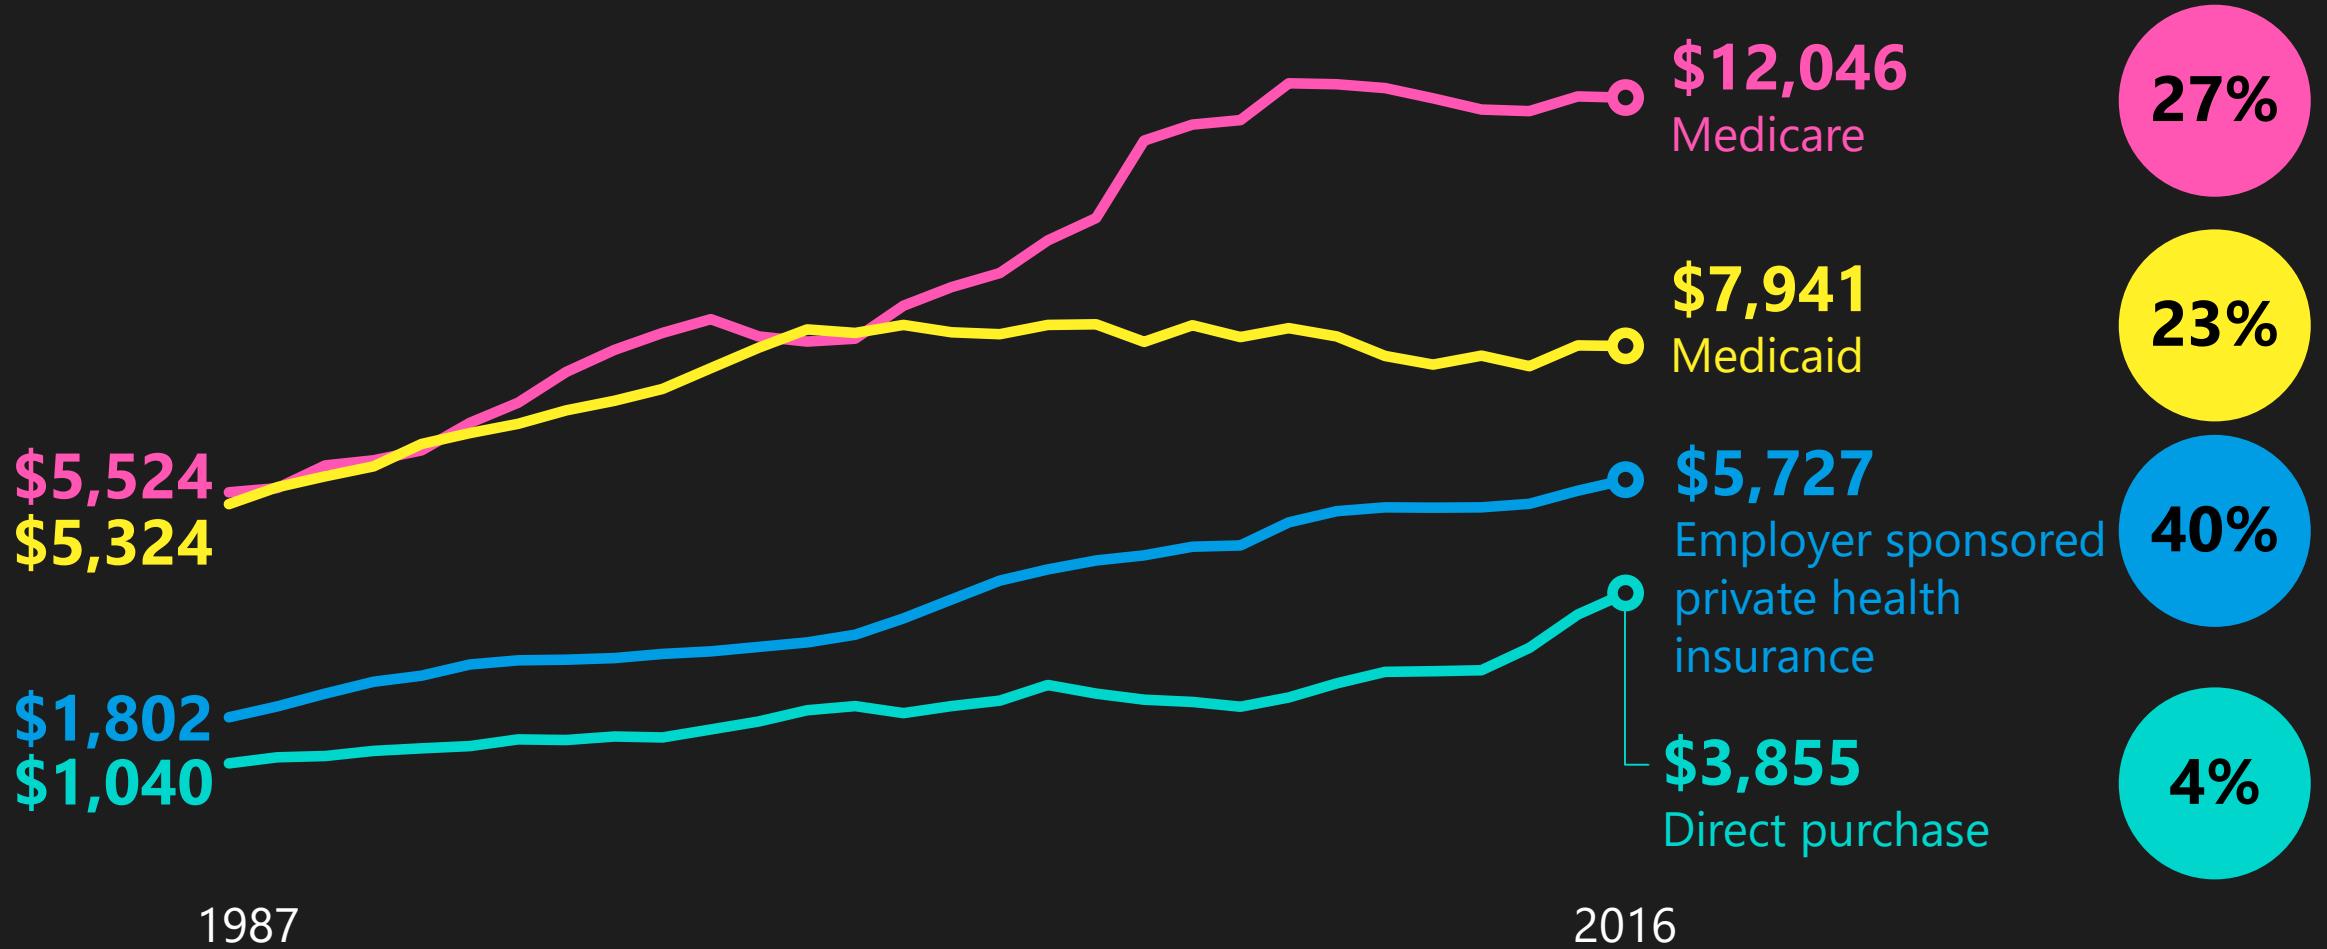

Government: by the numbers

Steve Ballmer

Border security

What do our healthcare dollars buy us?

Who can control healthcare costs?

% OF TOTAL HEALTH INSURANCE SPENDING

USA FACTS

Wages by occupation

in 2017 dollars

■ 2001 (62% employment rate)*
■ 2017 (59% employment rate)*

*Total jobs divided by population ages 16 and over. Source: Bureau of Labor Statistics

USA FACTS

Compare income and family structure over time **by family type**

USAFacts Voter Center

The screenshot shows the USAFacts Voter Center website. The background is a dark blue gradient with a faint image of the Statue of Liberty on the right side. At the top left, the text 'USAFacts' is in a large, bold, white font, with 'Voter Center' in a smaller font to its right. Below 'USAFacts' is the word 'BETA' in a very small font. In the top right corner, there is a white button that says 'GO TO USAFACTS.ORG' and a small white icon of a person. The main heading is 'Who will represent you in Congress?' in a large, bold, white font. Below this heading is a sub-heading: 'Use data to see where your candidates stand on the issues you care about.' Underneath the sub-heading is the text 'FIND YOUR CANDIDATES' in a smaller, white font. Below that is a white search bar with a red location pin icon on the left, the text 'Redmond, WA' in the center, and a red arrow icon on the right. Below the search bar is the text 'THE ISSUES' in a smaller, white font. To the right of 'THE ISSUES' is a yellow button that says 'TAKE ACTION! →'. Below 'THE ISSUES' is a grid of 15 colored squares, each containing a white icon and a white text label for a different issue category. The issues are: Healthcare, Economy, Taxes & Budget, Immigration, Education, Wages & Job Benefits, Guns, Civil Rights, Criminal Justice & Public Safety, Environment & Energy, Defense & Veterans, Foreign Policy, Social Services, Infrastructure & Transportation, Housing, Drug Policy, and Abortion & Contraception.