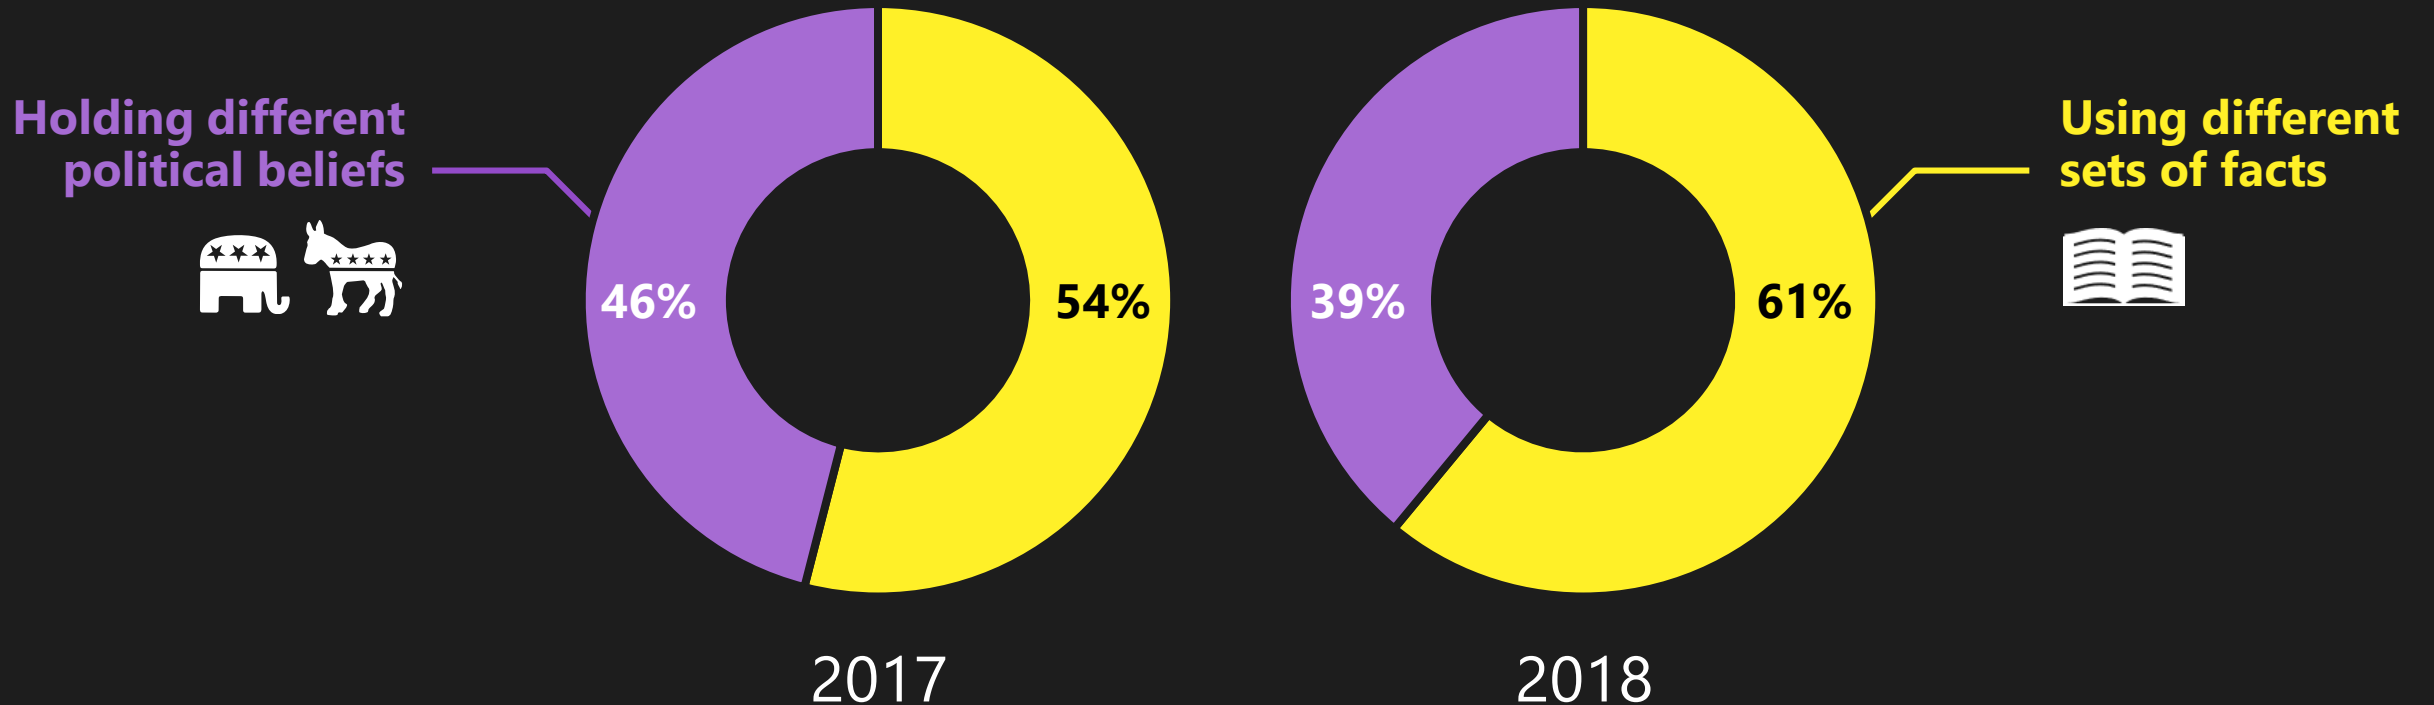

in 2017 dollars

■ 2001 (62% employment rate)*
■ 2017 (59% employment rate)*

*Total jobs divided by population ages 16 and over. Source: Bureau of Labor Statistics

USA FACTS

Compare income and family structure over time **by family type**

USAFacts Voter Center

The screenshot shows the USAFacts Voter Center website. The background is a dark blue gradient with a faint image of the Statue of Liberty on the right side. At the top left, the text 'USAFacts' is in a large, bold, white font, with 'Voter Center' in a smaller font to its right. Below 'USAFacts' is the word 'BETA' in a very small font. In the top right corner, there is a white button that says 'GO TO USAFACTS.ORG' and a small white icon of a person. The main heading is 'Who will represent you in Congress?' in a large, bold, white font. Below this heading is a sub-heading: 'Use data to see where your candidates stand on the issues you care about.' Underneath the sub-heading is the text 'FIND YOUR CANDIDATES' in a smaller, white font. Below that is a white search bar with a red location pin icon on the left, the text 'Redmond, WA' in the center, and a red arrow icon on the right. Below the search bar is the text 'THE ISSUES' in a smaller, white font. To the right of 'THE ISSUES' is a yellow button that says 'TAKE ACTION! →'. Below 'THE ISSUES' is a grid of 15 colored squares, each containing a white icon and a white text label for a different issue category. The issues are: Healthcare, Economy, Taxes & Budget, Immigration, Education, Wages & Job Benefits, Guns, Civil Rights, Criminal Justice & Public Safety, Environment & Energy, Defense & Veterans, Foreign Policy, Social Services, Infrastructure & Transportation, Housing, Drug Policy, and Abortion & Contraception.