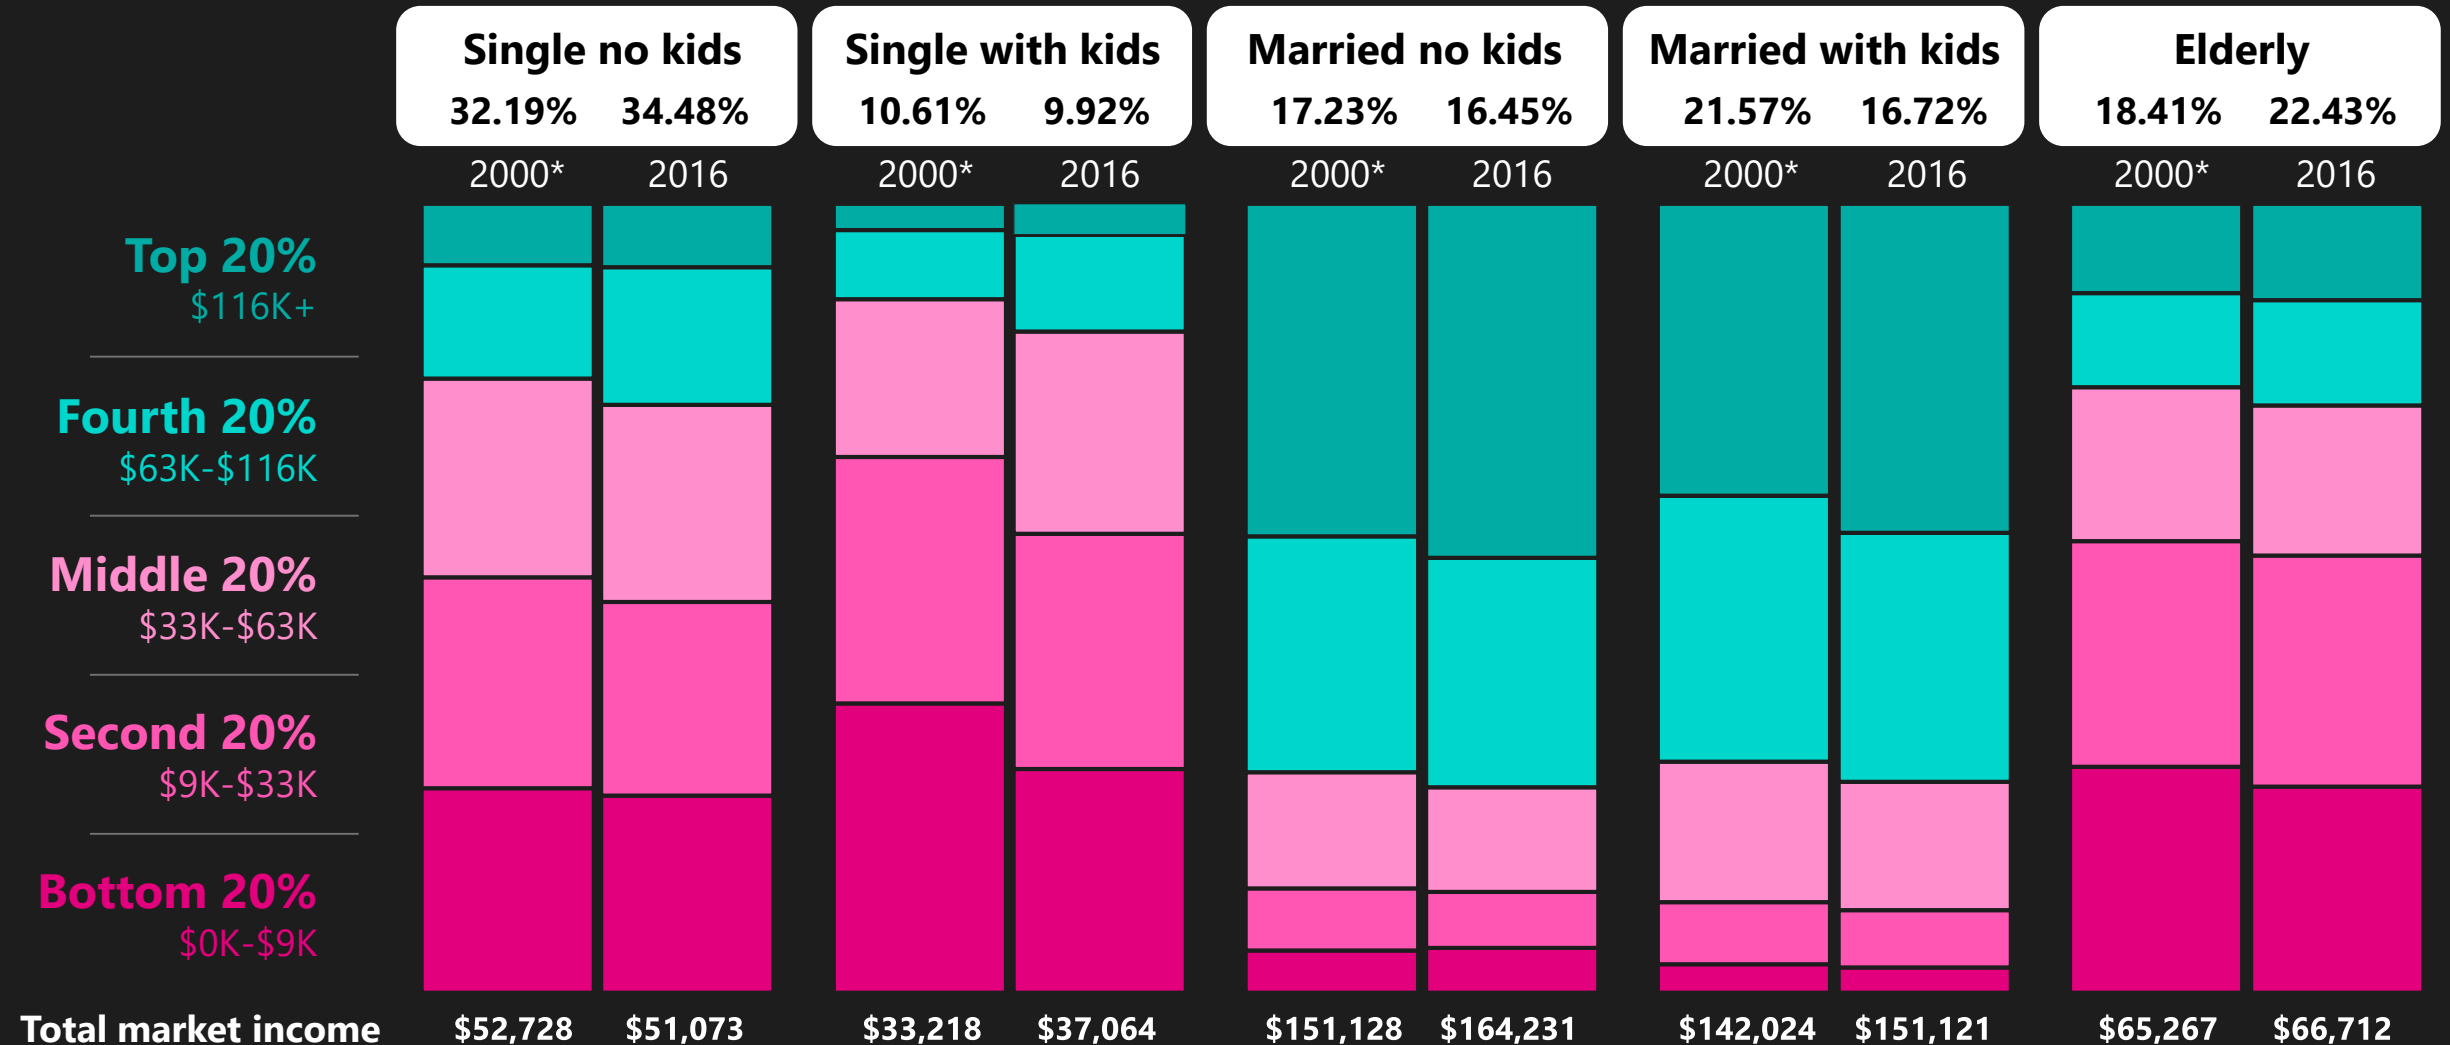

in 2017 dollars

■ 2001 (62% employment rate)*
■ 2017 (59% employment rate)*

*Total jobs divided by population ages 16 and over. Source: Bureau of Labor Statistics

USA FACTS

Compare income and family structure over time **by family type**

USAFacts Voter Center

The screenshot shows the USAFacts Voter Center website. The background is a dark blue gradient with a faint image of the Statue of Liberty on the right side. At the top left, the text 'USAFacts' is in a large, bold, white font, with 'Voter Center' in a smaller font to its right. Below 'USAFacts' is the word 'BETA' in a very small font. In the top right corner, there is a white button that says 'GO TO USAFACTS.ORG' and a small white icon of a person. The main heading is 'Who will represent you in Congress?' in a large, bold, white font. Below this heading is a sub-heading: 'Use data to see where your candidates stand on the issues you care about.' Underneath the sub-heading is the text 'FIND YOUR CANDIDATES' in a smaller, white font. Below that is a white search bar with a red location pin icon on the left, the text 'Redmond, WA' in the center, and a red arrow icon on the right. Below the search bar is the text 'THE ISSUES' in a smaller, white font. To the right of 'THE ISSUES' is a yellow button that says 'TAKE ACTION! →'. Below 'THE ISSUES' is a grid of 15 colored squares, each containing a white icon and a white text label for a different issue category. The issues are: Healthcare, Economy, Taxes & Budget, Immigration, Education, Wages & Job Benefits, Guns, Civil Rights, Criminal Justice & Public Safety, Environment & Energy, Defense & Veterans, Foreign Policy, Social Services, Infrastructure & Transportation, Housing, Drug Policy, and Abortion & Contraception.